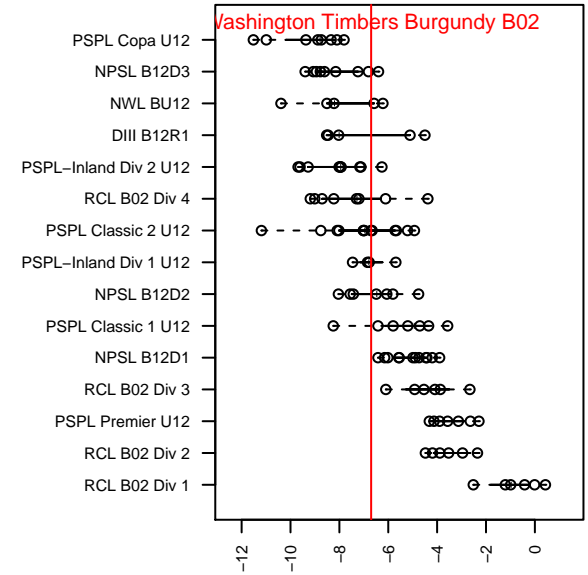

alt names used:  
 WA Timbers FC B02 Burgundy  
 WASHINGTON TIMBERS FCB02 BURGUNDY  
 Washington Timbers FC B02 Burgundy  
 WA Timbers B02 Burgundy  
 Washington Timbers B02 Burgundy  
 Wa Timbers B02 Burgundy

Venues played:  
 2014 PCU Summer Classic U12 Silver  
 2014 Mt Hood Challenge U12  
 2014 Summer Slam Silver U12  
 2014 PTT-B B02 Timbers Div 2  
 2014 Founders Cup B02  
 2014 Spr OYS B02 Division 2 Green

**Washington Timbers Burgundy B02**  
 Dots are actual minus expected GF (blue circles) and GA (red triangles).  
 Blue line is smoothed change in attack strength. Red is smoothed change in defense strength.

**attack and defense variance (black dot)  
relative to other teams  
and top 10 in region**

**attack and defense rating  
relative to others at age  
and all opponents in last 13 months**

**Performance relative to 13 month average**